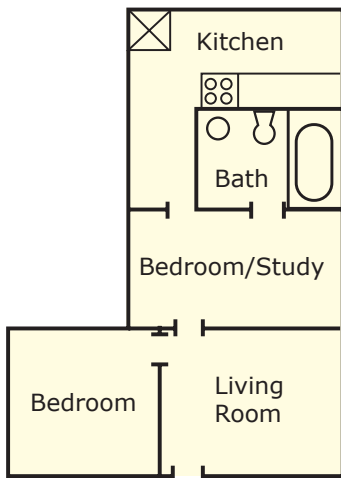

One Bedroom Apartment