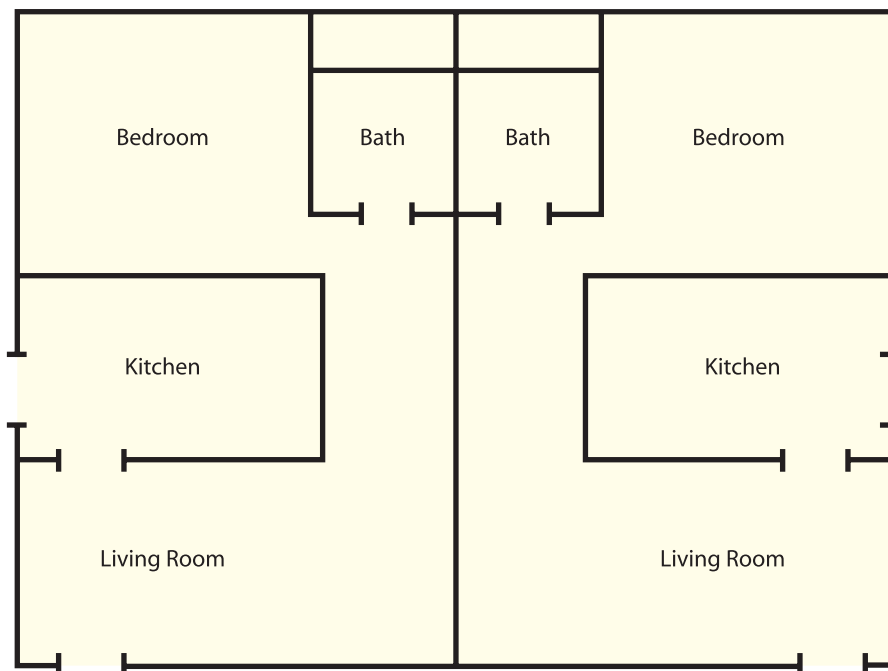

See website or call for rent and availability.

207 A or B Friendly Lane

Address: 207 A or B Friendly Lane
(Two apartments: specifications are the same for either unit)

Approximate Square Feet: 800

Bedrooms: 1

Bathrooms: 1

Amenities: stove, refrigerator

Special Features: Hardwood floors, central air-conditioning and lawn maintenance included

Location: Walking distance to Downtown Chapel Hill and UNC campus

207 A Friendly Lane